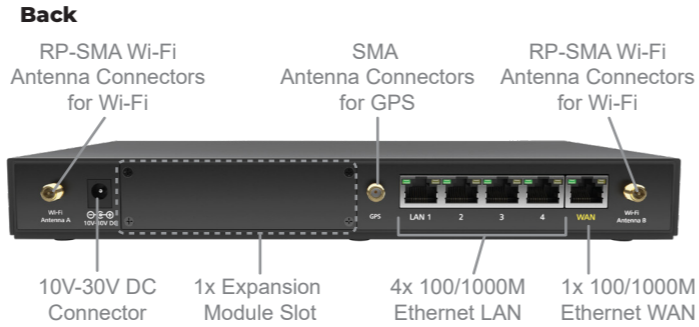

Base Chassis

Balance 20X	
WAN Interface	1 x GE, 1x Embedded LTE Modem 1x USB Interface 1x Expansion Module (Optional)
SpeedFusion Hot Failover	●
SpeedFusion WAN Smoothing	● ^
SpeedFusion Bandwidth Bonding	● ^
Number of PepVPN SpeedFusion Peers	2/5 !
LAN Interface	4x GE
Wi-Fi Interface	Simultaneous 802.11ac wave 2/ac/a/n and 802.11b/g/n
Stateful Firewall Throughput	900Mbps
PepVPN / SpeedFusion Throughput	No Encryption: 100Mbps 256-bit AES: 60 Mbps
Recommended Users	1-60
Downlink/Uplink Datarate	150Mbps/50Mbps (LTE Modem)
IP Passthrough	●
Antenna Connectors	2x SMA Antenna Connectors 2x RP-SMA Wi-Fi Antenna Connectors 1x GPS SMA Antenna Connectors
Power Input	DC Jack: 10V - 30V
Power Consumption	6.83 W (nominal, with FlexModule Mini LTEA) 28 W (max.)
Dimensions	6.3 x 10.3 x 1.3 inches 160 x 262 x 33 mm
Weight	1.74 pounds / 0.67 kg
Operating Temperature	14° – 113°F / -10° – 45°C
Humidity	15% – 95% (non-condensing)
Certifications	FCC, CE, RoHS
Warranty	1-Year Limited Warranty
Package Content	Balance 20X, 12V3A Power Supply (ACW-602), 2x LTE Antennas (ACW-813 or ACW-234) 1x GPS Antenna (ACW-232) 4x Wi-Fi Dual Band Antennas (ACW-341)

Peplink Balance 20X

Futureproof SD-WAN Router for Small Businesses and Branches

Add Cellular Backup

Back up your xDSL with a cellular link (up to two with the FlexModule Mini) and redundant SIM cards. When a line goes down, your office won't even notice.

Need Another LTE?

The Balance 20X has a FlexModule Mini slot which will support all kinds of WAN technology. So when it's time to add a second LTE connection, the Balance 20X will be ready.

^ Requires PrimeCare Subscription, complementary for the first year.
! 2 PepVPN Peers are enabled by default. 5 PepVPN Peers are enabled with PrimeCare Subscription, complementary for the first year.