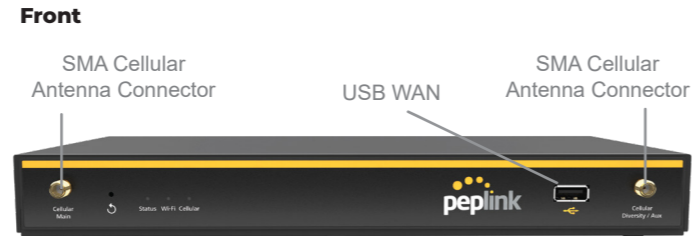

Base Chassis

Balance 20X	
WAN Interface	1 x GE, 1x Embedded LTE Modem 1x USB Interface 1x Expansion Module (Optional)
SpeedFusion Hot Failover	●
SpeedFusion WAN Smoothing	● ^
SpeedFusion Bandwidth Bonding	● ^
Number of PepVPN SpeedFusion Peers	2/5 !
LAN Interface	4x GE
Wi-Fi Interface	Simultaneous 802.11ac wave 2/ac/a/n and 802.11b/g/n
Stateful Firewall Throughput	900Mbps
PepVPN / SpeedFusion Throughput	No Encryption: 100Mbps 256-bit AES: 60 Mbps
Recommended Users	1-60
Downlink/Uplink Datarate	150Mbps/50Mbps (LTE Modem)
IP Passthrough	●
Antenna Connectors	2x SMA Antenna Connectors 2x RP-SMA Wi-Fi Antenna Connectors 1x GPS SMA Antenna Connectors
Power Input	DC Jack: 10V - 30V
Power Consumption	6.83 W (nominal, with FlexModule Mini LTEA) 28 W (max.)
Dimensions	6.3 x 10.3 x 1.3 inches 160 x 262 x 33 mm
Weight	1.74 pounds / 0.67 kg
Operating Temperature	14° – 113°F / -10° – 45°C
Humidity	15% – 95% (non-condensing)
Certifications	FCC, CE, RoHS
Warranty	1-Year Limited Warranty
Package Content	Balance 20X, 12V3A Power Supply (ACW-602), 2x LTE Antennas (ACW-813 or ACW-234) 1x GPS Antenna (ACW-232) 4x Wi-Fi Dual Band Antennas (ACW-341)

Peplink Balance 20X

Futureproof SD-WAN Router for Small Businesses and Branches

Add Cellular Backup

Back up your xDSL with a cellular link (up to two with the FlexModule Mini) and redundant SIM cards. When a line goes down, your office won't even notice.

Need Another LTE?

The Balance 20X has a FlexModule Mini slot which will support all kinds of WAN technology. So when it's time to add a second LTE connection, the Balance 20X will be ready.

^ Requires PrimeCare Subscription, complementary for the first year.
! 2 PepVPN Peers are enabled by default. 5 PepVPN Peers are enabled with PrimeCare Subscription, complementary for the first year.