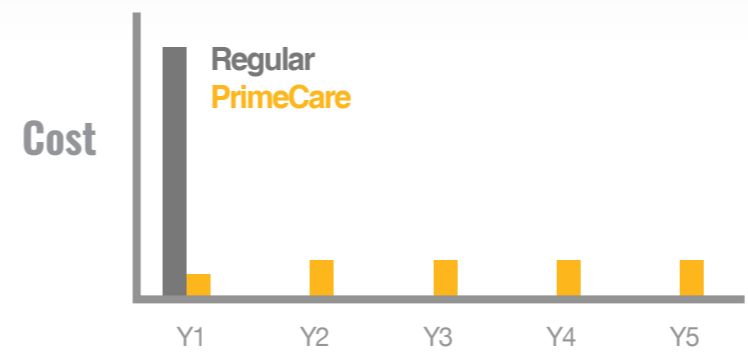

Pay Less Upfront: PrimeCare lowers the entry cost of getting the device you want. Annual subscription gets you a wide range of services.