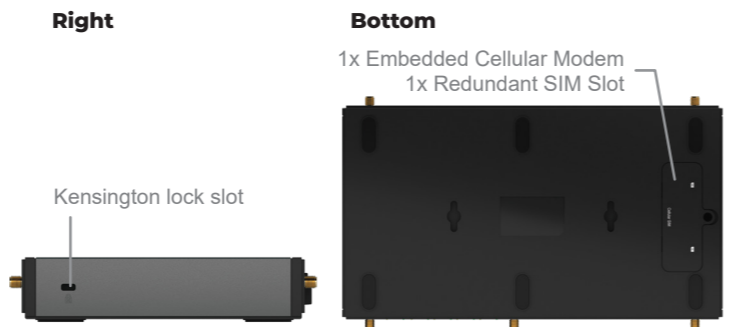

Base Chassis

Balance 20X	
WAN Interface	1 x GE, 1x Embedded LTE Modem 1x USB Interface 1x Expansion Module (Optional)
SpeedFusion Hot Failover	●
SpeedFusion WAN Smoothing	● ^
SpeedFusion Bandwidth Bonding	● ^
Number of PepVPN SpeedFusion Peers	2/5 !
LAN Interface	4x GE
Wi-Fi Interface	Simultaneous 802.11ac wave 2/ac/a/n and 802.11b/g/n
Stateful Firewall Throughput	900Mbps
PepVPN / SpeedFusion Throughput	No Encryption: 100Mbps 256-bit AES: 60 Mbps
Recommended Users	1-60
Downlink/Uplink Datarate	150Mbps/50Mbps (LTE Modem)
IP Passthrough	●
Antenna Connectors	2x SMA Antenna Connectors 2x RP-SMA Wi-Fi Antenna Connectors 1x GPS SMA Antenna Connectors
Power Input	DC Jack: 10V - 30V
Power Consumption	6.83 W (nominal, with FlexModule Mini LTEA) 28 W (max.)
Dimensions	6.3 x 10.3 x 1.3 inches 160 x 262 x 33 mm
Weight	1.74 pounds / 0.67 kg
Operating Temperature	14° – 113°F / -10° – 45°C
Humidity	15% – 95% (non-condensing)
Certifications	FCC, CE, RoHS
Warranty	1-Year Limited Warranty
Package Content	Balance 20X, 12V3A Power Supply (ACW-602), 2x LTE Antennas (ACW-813 or ACW-234) 1x GPS Antenna (ACW-232) 4x Wi-Fi Dual Band Antennas (ACW-341)

Peplink Balance 20X

Futureproof SD-WAN Router for Small Businesses and Branches

Add Cellular Backup

Back up your xDSL with a cellular link (up to two with the FlexModule Mini) and redundant SIM cards. When a line goes down, your office won't even notice.

Need Another LTE?

The Balance 20X has a FlexModule Mini slot which will support all kinds of WAN technology. So when it's time to add a second LTE connection, the Balance 20X will be ready.

^ Requires PrimeCare Subscription, complementary for the first year.
! 2 PepVPN Peers are enabled by default. 5 PepVPN Peers are enabled with PrimeCare Subscription, complementary for the first year.