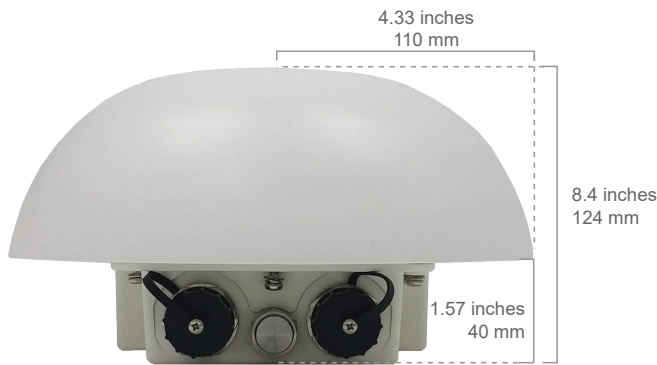

### Specifications

MAX HD1 Dome	
WAN Interface	1x Embedded LTE Modems with Redundant SIM Slots <sup>#</sup>
LAN Interface	1x 10/100/1000M Ethernet Ports <sup>^</sup>
Downlink/Uplink Datarate	1.2 Gbps/150 Mbps
Enclosure	Rugged outdoor IP67
Recommended Users	150
Cellular Antenna	4x4 Internal MIMO Antennas 1x Internal GPS Antenna
Included Antenna	Built-In Omni Antenna Antenna gain: 5dBi
PepVPN	<input checked="" type="checkbox"/>
SpeedFusion HotFailover	<input type="checkbox"/>
Power Input	1x Power over Ethernet 802.3at
Power Consumption	20W (max.)
Dimensions	4.33in. (radius) x 8.4in. (height) 110mm (radius) x 124mm (height)
Weight	With Ethernet Splitter (1700 grams, 3.75 pounds) Without Ethernet Splitter (1200 grams, 2.65 pounds)
Operating Temperature	-40° – 149°F -40° – 65°C
Humidity	15% – 95% (non-condensing)
Certifications	FCC, CE, RoHS RF Port Lightning Immunity: ITU-T K.20 (+/- 1.5 kV) Shock and Vibration Resistance: EN 61373:1999 IEC 61373:1999
Warranty	1-Year Limited Warranty
Package Content	MAX HD1 Dome, Ethernet Splitter, 2x Waterproof Ethernet Connector (ACW-112), Mounting Kit Set

### HD1 Dome

### Mounting Bracket

<sup>#</sup>SIM Injector is available separately

<sup>^</sup>Ethernet LAN port can be split into two LAN ports using the included splitter (1x LAN 802.3af PoE out, 1x LAN PoE in)