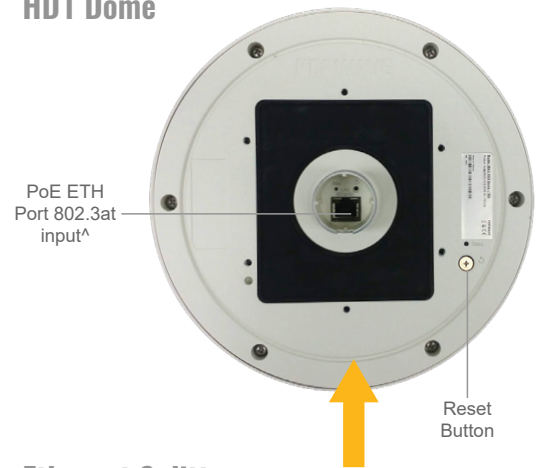

### Specifications

MAX HD1 Dome	
WAN Interface	1x Embedded LTE Modems with Redundant SIM Slots <sup>#</sup>
LAN Interface	1x 10/100/1000M Ethernet Ports <sup>^</sup>
Downlink/Uplink Datarate	1.2 Gbps/150 Mbps
Enclosure	Rugged outdoor IP67
Recommended Users	150
Cellular Antenna	4x4 Internal MIMO Antennas 1x Internal GPS Antenna
Included Antenna	Built-In Omni Antenna Antenna gain: 5dBi
PepVPN	<input checked="" type="checkbox"/>
SpeedFusion HotFailover	<input type="checkbox"/>
Power Input	1x Power over Ethernet 802.3at
Power Consumption	20W (max.)
Dimensions	4.33in. (radius) x 8.4in. (height) 110mm (radius) x 124mm (height)
Weight	With Ethernet Splitter (1700 grams, 3.75 pounds) Without Ethernet Splitter (1200 grams, 2.65 pounds)
Operating Temperature	-40° – 149°F -40° – 65°C
Humidity	15% – 95% (non-condensing)
Certifications	FCC, CE, RoHS RF Port Lightning Immunity: ITU-T K.20 (+/- 1.5 kV) Shock and Vibration Resistance: EN 61373:1999 IEC 61373:1999
Warranty	1-Year Limited Warranty
Package Content	MAX HD1 Dome, Ethernet Splitter, 2x Waterproof Ethernet Connector (ACW-112), Mounting Kit Set

### HD1 Dome

### Mounting Bracket

<sup>#</sup>SIM Injector is available separately

<sup>^</sup>Ethernet LAN port can be split into two LAN ports using the included splitter (1x LAN 802.3af PoE out, 1x LAN PoE in)