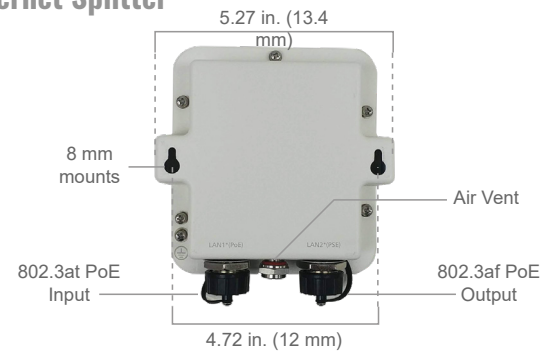

## Single Cellular Router for Mobile Deployments

### Specifications

MAX HD1 Dome	
WAN Interface	1x Embedded LTE Modems with Redundant SIM Slots <sup>#</sup>
LAN Interface	1x 10/100/1000M Ethernet Ports <sup>^</sup>
Downlink/Uplink Datarate	1.2 Gbps/150 Mbps
Enclosure	Rugged outdoor IP67
Recommended Users	150
Cellular Antenna	4x4 Internal MIMO Antennas 1x Internal GPS Antenna
Included Antenna	Built-In Omni Antenna Antenna gain: 5dBi
PepVPN	<input checked="" type="checkbox"/>
SpeedFusion HotFailover	<input type="checkbox"/>
Power Input	1x Power over Ethernet 802.3at
Power Consumption	20W (max.)
Dimensions	4.33in. (radius) x 8.4in. (height) 110mm (radius) x 124mm (height)
Weight	With Ethernet Splitter (1700 grams, 3.75 pounds) Without Ethernet Splitter (1200 grams, 2.65 pounds)
Operating Temperature	-40° – 149°F -40° – 65°C
Humidity	15% – 95% (non-condensing)
Certifications	FCC, CE, RoHS RF Port Lightning Immunity: ITU-T K.20 (+/- 1.5 kV) Shock and Vibration Resistance: EN 61373:1999 IEC 61373:1999
Warranty	1-Year Limited Warranty
Package Content	MAX HD1 Dome, Ethernet Splitter, 2x Waterproof Ethernet Connector (ACW-112), Mounting Kit Set

### Mounting Bracket

<sup>#</sup>SIM Injector is available separately

<sup>^</sup>Ethernet LAN port can be split into two LAN ports using the included splitter (1x LAN 802.3af PoE out, 1x LAN PoE in)