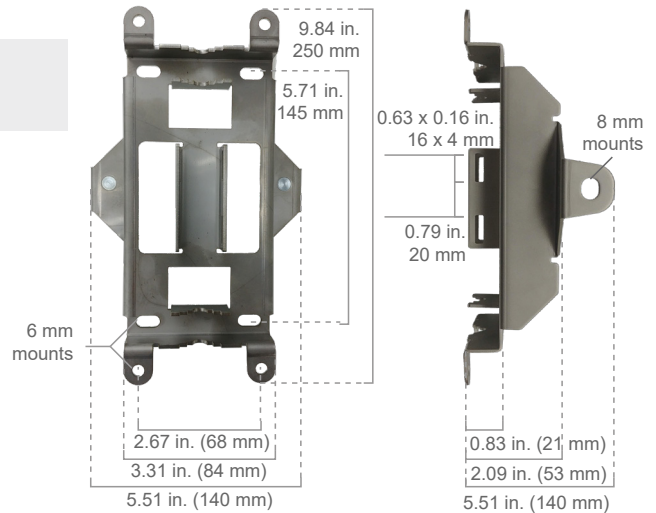

### Specifications

MAX HD1 Dome	
WAN Interface	1x Embedded LTE Modems with Redundant SIM Slots <sup>#</sup>
LAN Interface	1x 10/100/1000M Ethernet Ports <sup>^</sup>
Downlink/Uplink Datarate	1.2 Gbps/150 Mbps
Enclosure	Rugged outdoor IP67
Recommended Users	150
Cellular Antenna	4x4 Internal MIMO Antennas 1x Internal GPS Antenna
Included Antenna	Built-In Omni Antenna Antenna gain: 5dBi
PepVPN	<input checked="" type="checkbox"/>
SpeedFusion HotFailover	<input type="checkbox"/>
Power Input	1x Power over Ethernet 802.3at
Power Consumption	20W (max.)
Dimensions	4.33in. (radius) x 8.4in. (height) 110mm (radius) x 124mm (height)
Weight	With Ethernet Splitter (1700 grams, 3.75 pounds) Without Ethernet Splitter (1200 grams, 2.65 pounds)
Operating Temperature	-40° – 149°F -40° – 65°C
Humidity	15% – 95% (non-condensing)
Certifications	FCC, CE, RoHS RF Port Lightning Immunity: ITU-T K.20 (+/- 1.5 kV) Shock and Vibration Resistance: EN 61373:1999 IEC 61373:1999
Warranty	1-Year Limited Warranty
Package Content	MAX HD1 Dome, Ethernet Splitter, 2x Waterproof Ethernet Connector (ACW-112), Mounting Kit Set

### Mounting Bracket

<sup>#</sup>SIM Injector is available separately

<sup>^</sup>Ethernet LAN port can be split into two LAN ports using the included splitter (1x LAN 802.3af PoE out, 1x LAN PoE in)