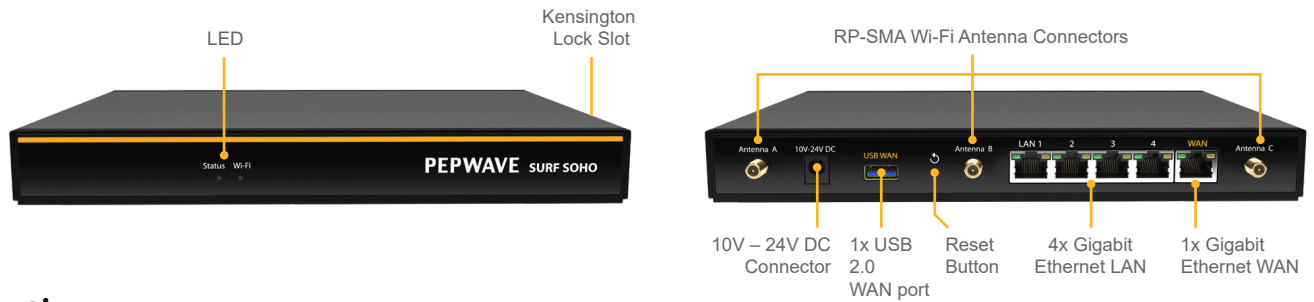

Surf SOHO

Entry level router for home users

The Surf SOHO is an entry-level router that is secure, reliable, and easy to use. This router will stay with you for the long run.

Stay Connected

The Surf SOHO supports various connection inputs such as USB cellular modem, ethernet and Wi-Fi to provide fast and up-to-date 11ac Wi-Fi connectivity.

Secure Remote User VPN

With a built-in L2TP server, the Surf SOHO allows multiple VPN connections at the same time, keeping sensitive data safe. Peplink's advanced SpeedFusion technologies are also supported, such as SpeedFusion Cloud and PepVPN.

Specifications

Surf SOHO			
WAN Interface	1x 100/1000M Ethernet Port 1x USB 2.0 Interface Wi-Fi as WAN	Power Input	DC Jack: 10V – 24VDC AC Adapter: AC Input 100V – 240V, DC Output 12V, 3A
LAN Interface	4x 100/1000M Ethernet Ports Simultaneous Dual-Band 11ac Wi-Fi AP	Power Consumption	26W (max) with USB WAN 22W (max) without USB WAN
Wi-Fi AP Operating Frequency	2412 – 2472 MHz and 5180 - 5825 MHz	Dimensions	9.17 x 5.6 x 1.18 inch 233 x 142 x 30 mm
Wi-Fi Antenna	3x External Wi-Fi Antenna	Weight	0.86 pounds 388 grams
Recommended Users	1-25	Operating Temperature	-14° – 113°F -10° – 45°C
Router Throughput	120Mbps	Humidity	15% – 95% (non-condensing)
Number of PPTP VPN Users	3	Certifications	FCC, CE, RoHS
Number of PepVPN Peers	2	Warranty	1-Year Limited Warranty
PepVPN Throughput (256-bit AES)	20Mbps	Package Content	Surf SOHO, 12V3A Power Supply (ACW-602), 4x Wi-Fi Dual Band Antennas (ACW-341)
PepVPN Throughput (No Encryption)	40Mbps		