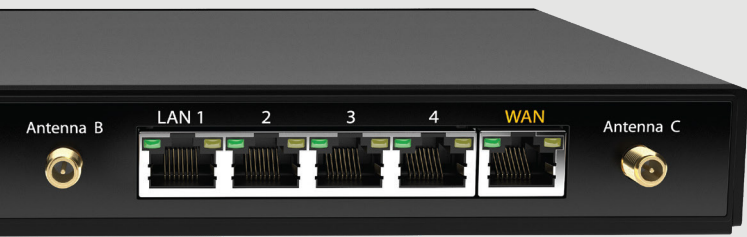

Surf SOHO

Entry level router for home users

The Surf SOHO is an entry-level router that is secure, reliable, and easy to use. This router will stay with you for the long run.

Stay Connected

The Surf SOHO supports various connection inputs such as USB cellular modem, ethernet and Wi-Fi to provide fast and up-to-date 11ac Wi-Fi connectivity.

Secure Remote User VPN

With a built-in L2TP server, the Surf SOHO allows multiple VPN connections at the same time, keeping sensitive data safe. Peplink's advanced SpeedFusion technologies are also supported, such as SpeedFusion Cloud and PepVPN.